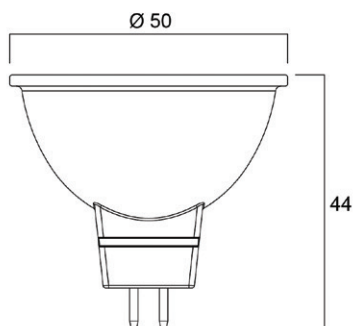

Dimensions (mm)

Additional Images

345, 380, 460, 480lm

621lm

Discover our other products

RefLED® ES50

RefLED ES50 36°
Non-Dimmable

RefLED ES50 110°
Non-Dimmable