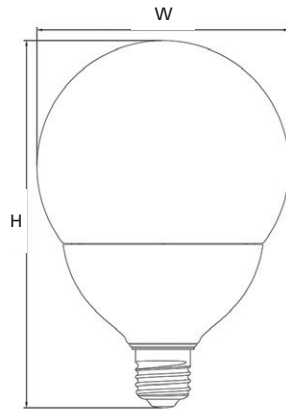

Features

- Compact and elegant design
- Up to 86% energy saving compared to incandescent lamps
- Instant light at the flick of a switch
- Suitable for replacement of up 150W incandescent lamps
- Uniform light distribution
- Available in different colour temperatures - 2700K and 4000K
- Good colour rendering (CRI 80)
- Perfect for hotels, restaurants, lobbies, corridors, stairwells, reception areas, high ceiling rooms
- Lower maintenance costs

Product information

Code	Description	Voltage (V)	Power (W)	Luminous Flux (lm)	Efficiency	Colour Temp (K)	Base	Finish	Equivalent Wattage (W)	Life (h)	Dimmable (Y/N)	Energy Class	Packaging Qty
ToLEDo® Globe Non-Dimmable													
0026902	ToLEDo G120 2450lm 827 E27 SL	220-240	20	2450	123	2700	E27	Frosted	150	15,000	N	E	6
0026903	ToLEDo G120 2450lm 840 E27 SL	220-240	20	2450	123	4000	E27	Frosted	150	15,000	N	E	6

Dimensions (mm)

G120	E27
H	175
W	120